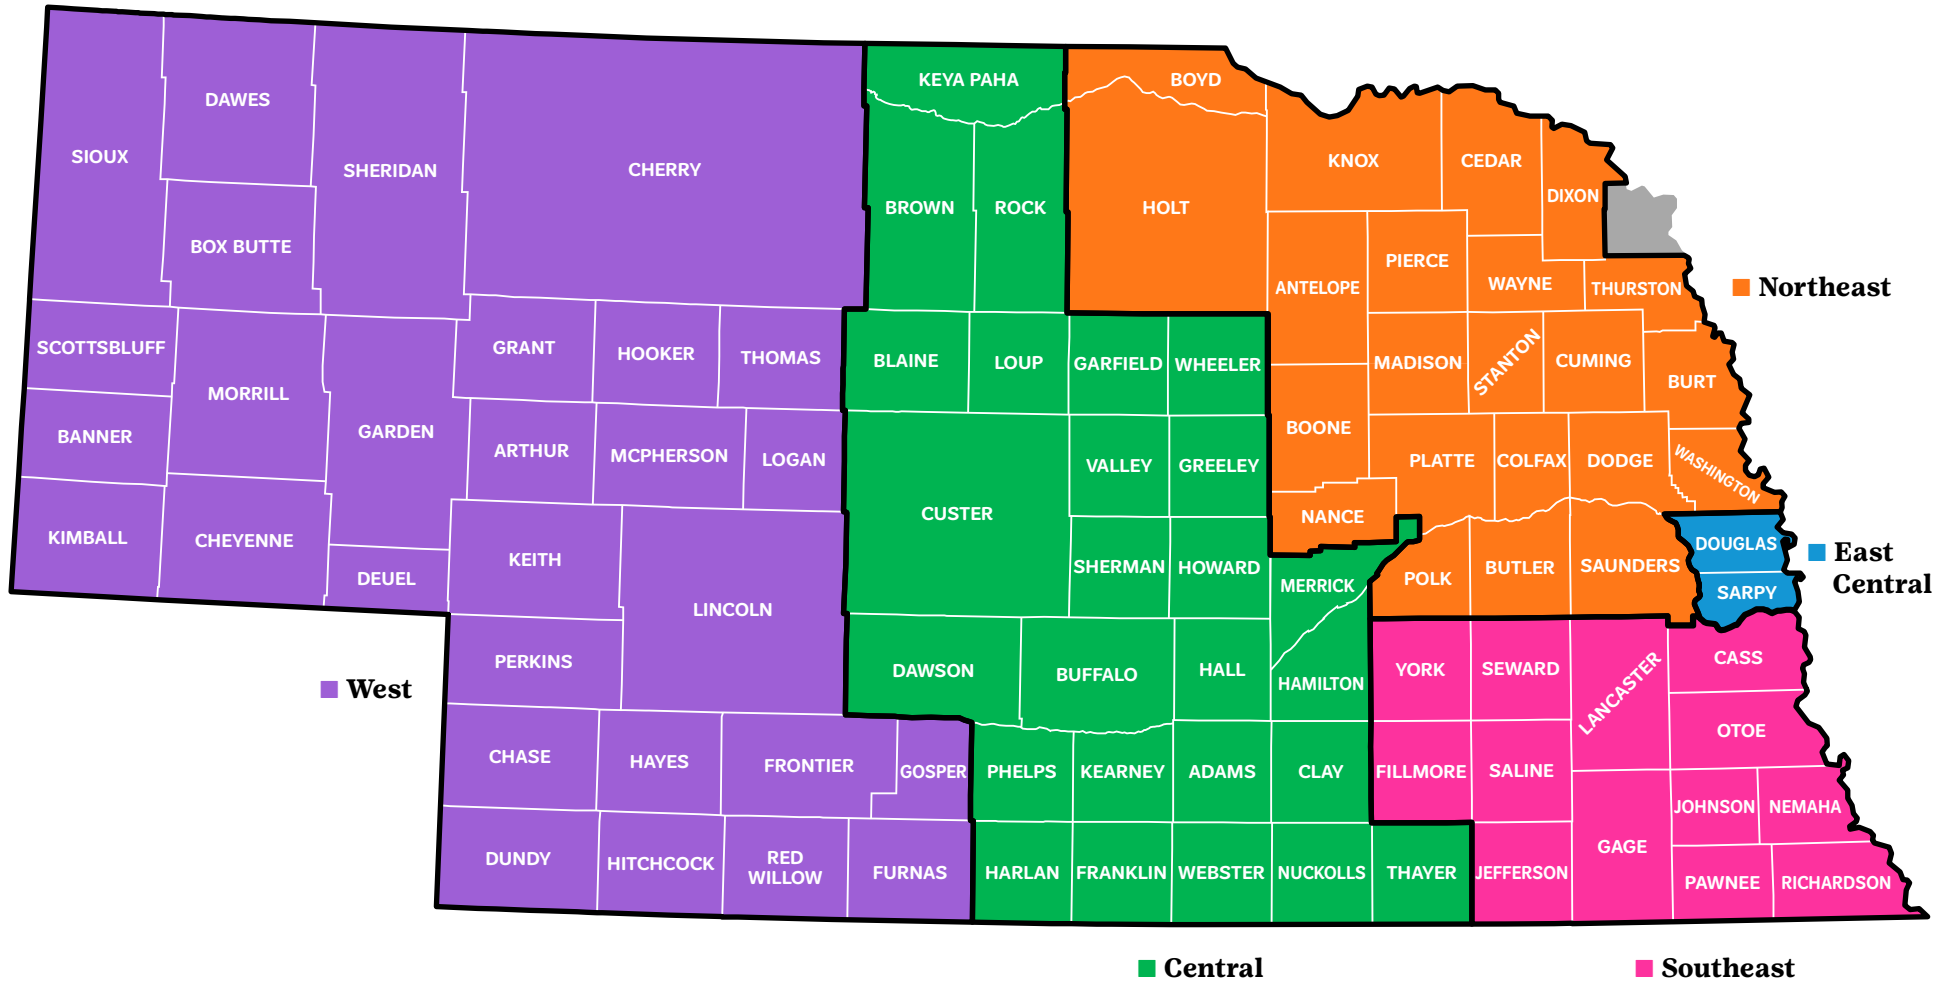

# Membership Area Map

If you have general inquiries or would like to be forwarded to a staff member in a certain area, contact Member Support at 402.558.8189 or (toll free) 800.695.6690, or [MemberSupport@girlscoutsnebraska.org](mailto:MemberSupport@girlscoutsnebraska.org).