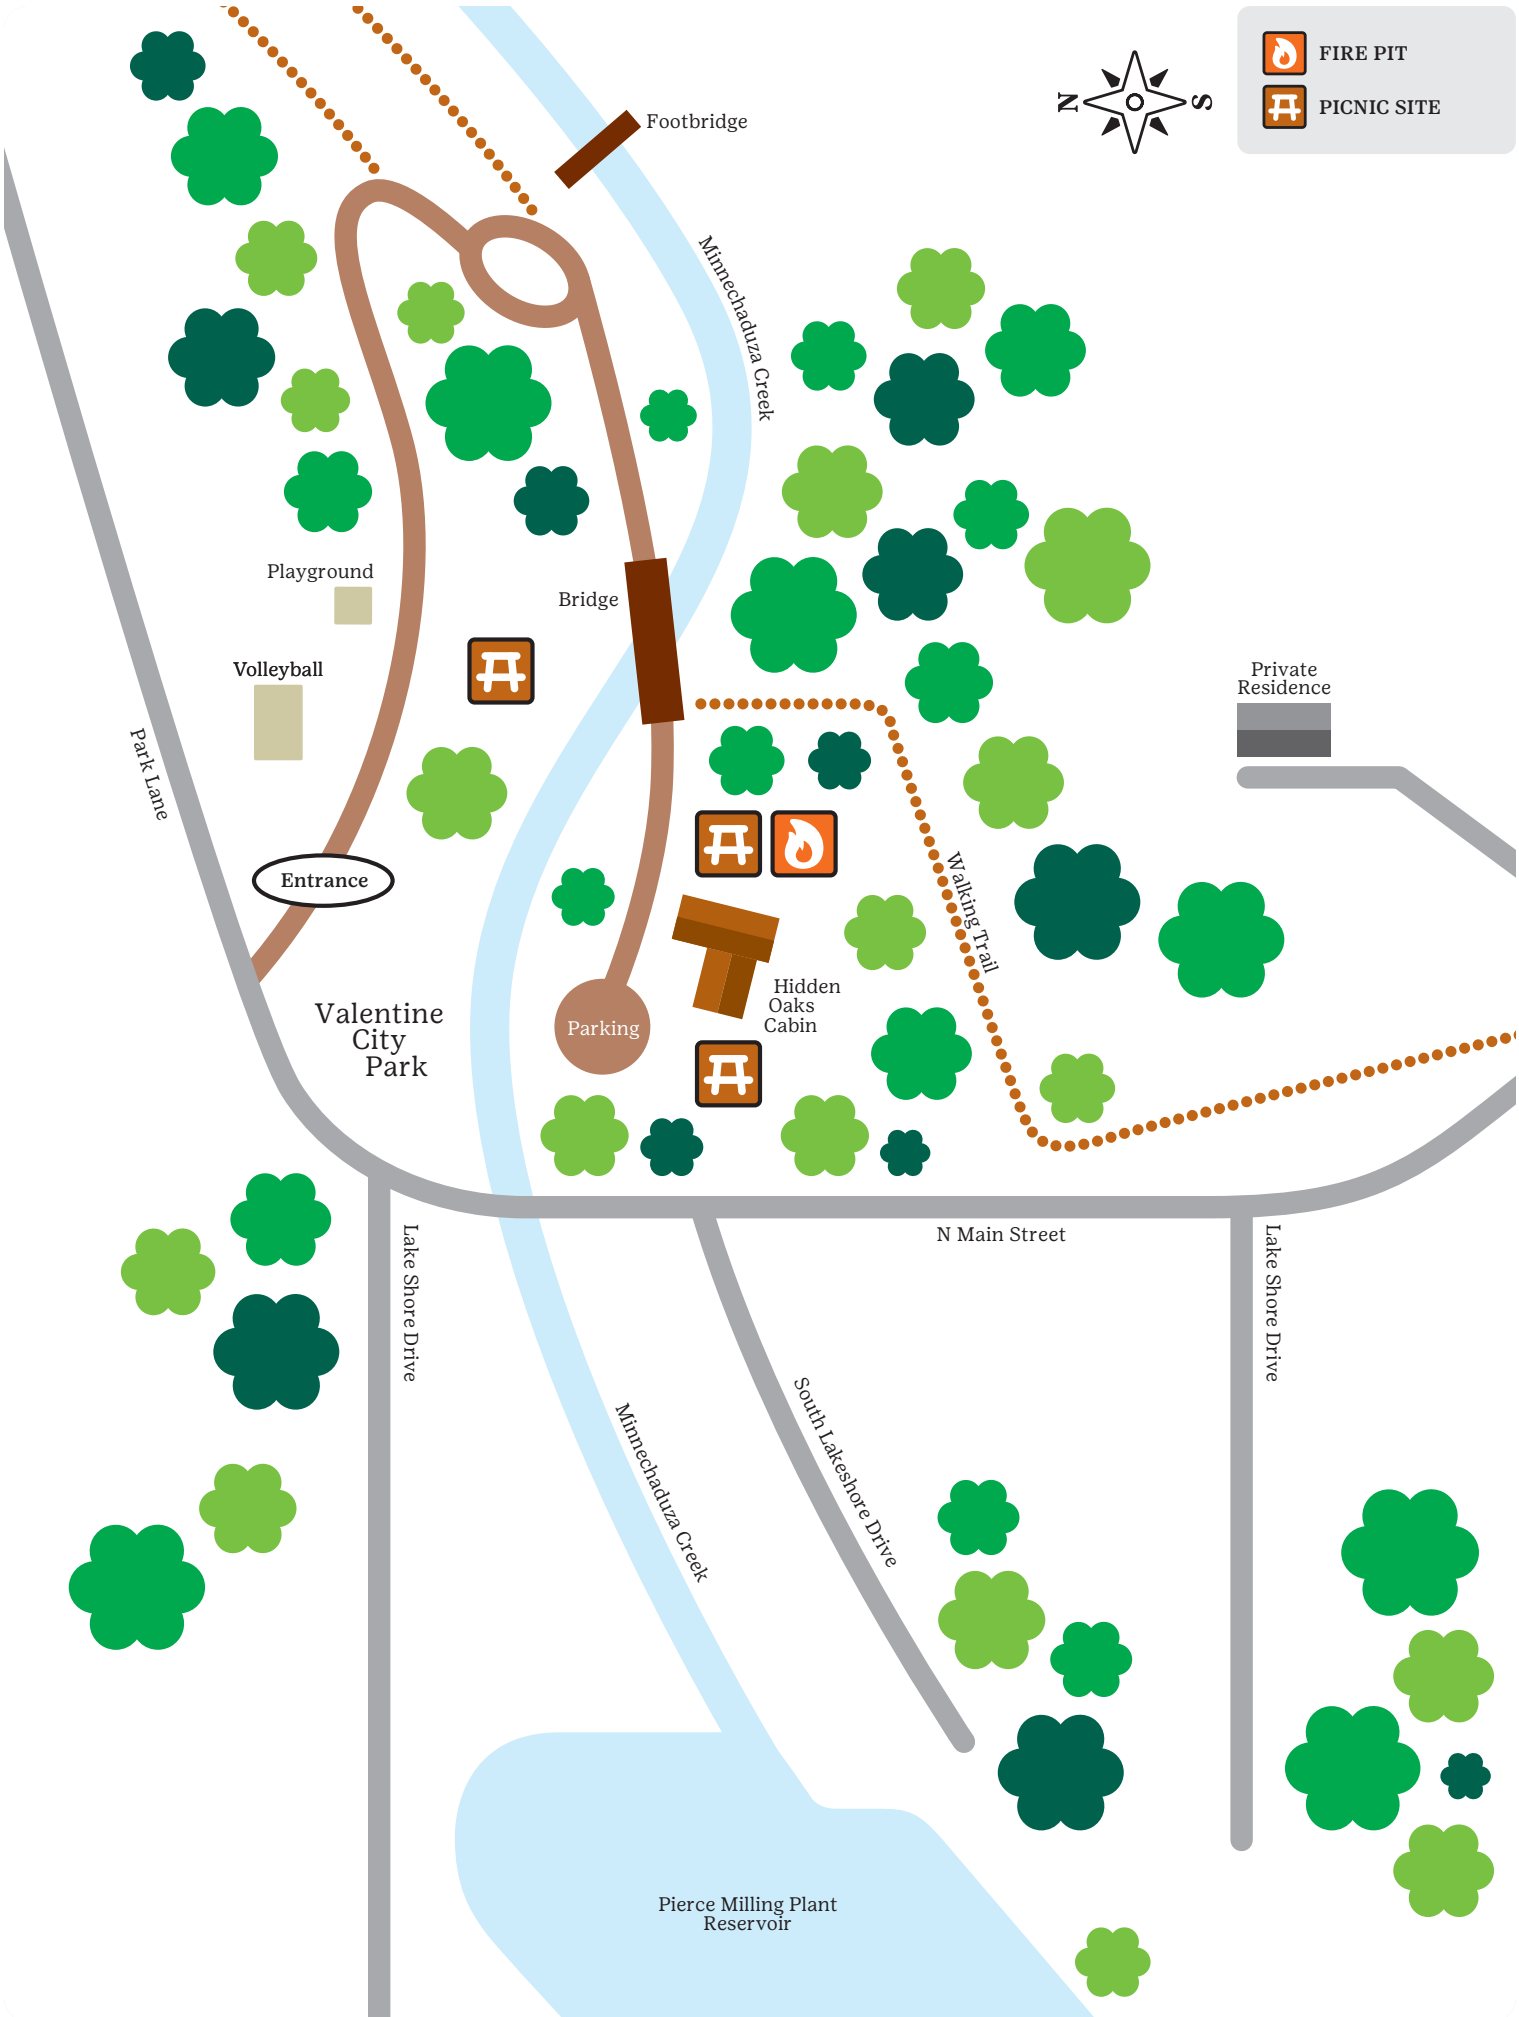

-  FIRE PIT
-  PICNIC SITE

Park Lane

Playground

Volleyball

Entrance

Valentine City Park

Parking

Hidden Oaks Cabin

Private Residence

Footbridge

Bridge

Minnehachula Creek

Walking Trail

N Main Street

Lake Shore Drive

South Lakeshore Drive

Lake Shore Drive

Minnehachula Creek

Pierce Milling Plant Reservoir